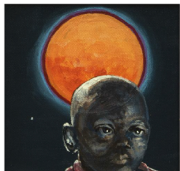

Jim Adams
Nubian Express (Little Pharaoh), 2020
Acrylic on canvas, hand-painted artist frame
30 x 40 in (76.2 x 101.6 cm) Canvas
31.5 x 41.5 x 2 in (80 x 105.4 x 5.1 cm) Frame
JA10869

Jim Adams
Alien Landscape, 2018
Acrylic on canvas, hand-painted artist frame
10 x 8 in (25.4 x 20.3 cm) Canvas
17.75 x 14.75 x 1.75 in (45.1 x 37.5 x 4.4 cm) Frame
JA10924

Jim Adams
Lunatic, 2018
Acrylic on canvas, hand-painted artist frame
5 x 7 in (12.7 x 17.8 cm) Canvas
11.5 x 13.25 x 1.75 in (29.2 x 33.7 x 4.4 cm) Frame
JA10927

Jim Adams
Nubian Express (Hale/Bopp), 2019
Acrylic on canvas, hand-painted artist frame
5 x 7 in (12.7 x 17.8 cm) Canvas
9.75 x 11.75 x 1 in (24.8 x 29.8 x 2.5 cm) Frame
JA11035